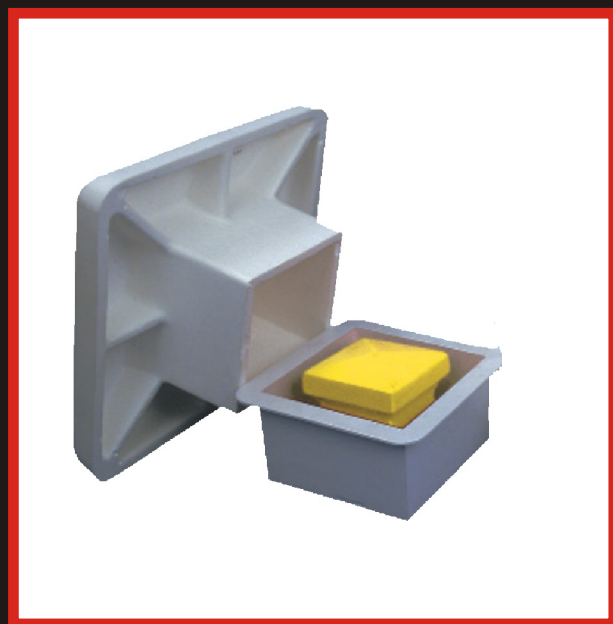

BASEBALL BASES

TS-100
MAJOR LEAGUE MODEL

- Vinyl covered
- Finest quality
- Bonded Polyurethane padding
- Strapless bases-Easily bolted To anchor plate
- Regulation sizes: 15"x15"x3"
- Shipping weight 22 lbs.
- Set of three bases

Toth's Sports Price
\$160 for three base set
with Steel Anchor Set

TS-200
SOFT TOUCH MODEL

Soft Touch "progressive release" bases are designed to flex and absorb energy as a player slides into the base. In case of hard, uncontrolled slides, the "progressive release" action allows the base to flex until enough force is applied to "pop" the base free from its mount unlike a stationary base.